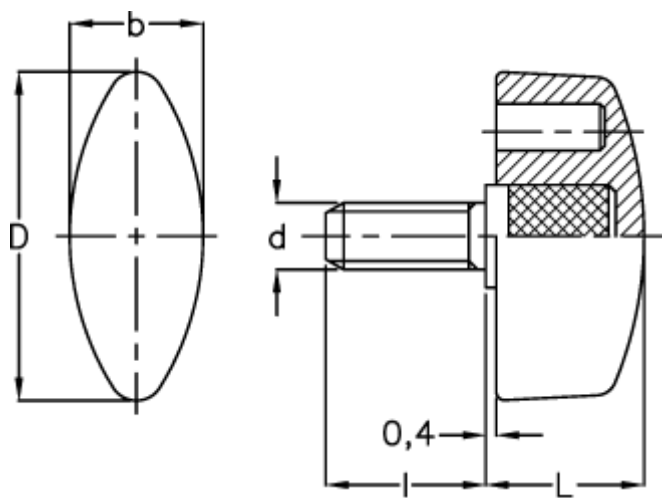

Data Sheet

Article number: 2302008474
Description: E+G Wing knob
CT.476/40 p-M10x30

Measures

b = 15.5
d = 40
d 6g = M10
l = 30
L = 17